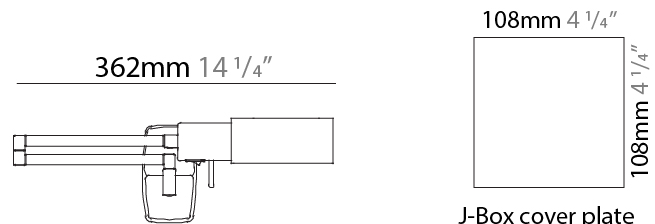

PROJECT	_____
TYPE	_____
SPECIFIER	_____
QUANTITY	_____
DATE	_____

ELEA LECTURA SURFACE

D93246-

base number Finish
Options

- To build a product code in our configurator select the specify button on the base model # product page
- To build a manual product code on this datasheet choose from the options listed below in blue font and add the suffix to the base model #

GENERAL

Series: Elea Lectura _____
 Brand: Milan _____
 Division: Design _____
 Mounting Type: Surface _____
 Mounting Location: Wall _____

PHYSICAL

Shape: Abstract _____
 Length (mm): 362 - 550 _____
 Length (in): 14 1/4 _____
 Height (mm): 118 _____
 Height (in): 4 5/8 _____
 Extension (mm): 362 - 550 _____
 Extension (in): 14 1/4 _____
 Light Distribution: Adjustable / Direct _____
 Fixture Finish: **BLK / NIC** _____
 Fixture Material: Aluminum _____

OPTICAL

Adjustability: Tilting and rotating _____

RATINGS AND CERTIFICATIONS

Certified By: Certified for North American Standards _____
 IP rating: IP20 _____

ELEA LECTURA SURFACE

D93246-

PROJECT	_____
TYPE	_____
SPECIFIER	_____
QUANTITY	_____
DATE	_____

GENERAL

Series: Elea Lectura
Brand: Milan
Division: Design
Mounting Type: Portable
Mounting Location: Floor
Subcategory: Floor

PHYSICAL

Shape: Abstract
Length (mm): 362 - 529
Length (in): 14 1/4
Height (mm): 900 - 1250
Height (in): 35 3/8
Extension (mm): 362 - 529
Extension (in): 14 1/4
Light Distribution: Adjustable / Direct
Fixture Finish: [BLK / NIC](#)
Fixture Material: Aluminum