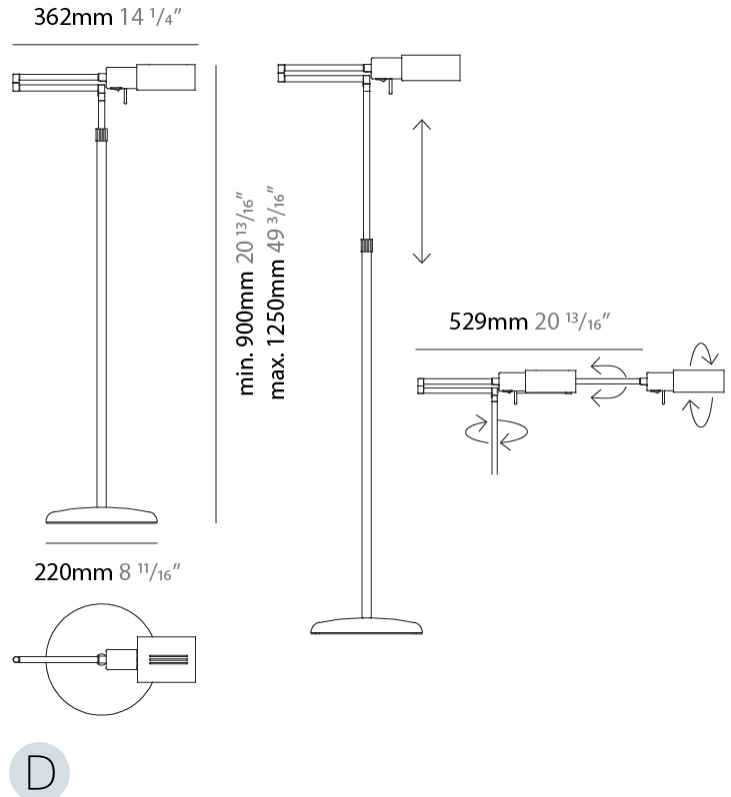

GENERAL

Series: Elea Lectura _____
 Brand: Milan _____
 Division: Design _____
 Mounting Type: Surface _____
 Mounting Location: Wall _____

PHYSICAL

Shape: Abstract _____
 Length (mm): 362 - 550 _____
 Length (in): 14 1/4 _____
 Height (mm): 118 _____
 Height (in): 4 5/8 _____
 Extension (mm): 362 - 550 _____
 Extension (in): 14 1/4 _____
 Light Distribution: Adjustable / Direct _____
 Fixture Finish: **BLK / NIC** _____
 Fixture Material: Aluminum _____

GENERAL

Series: Elea Lectura
Brand: Milan
Division: Design
Mounting Type: Portable
Mounting Location: Floor
Subcategory: Floor

PHYSICAL

Shape: Abstract
Length (mm): 362 - 529
Length (in): 14 1/4
Height (mm): 900 - 1250
Height (in): 35 3/8
Extension (mm): 362 - 529
Extension (in): 14 1/4
Light Distribution: Adjustable / Direct
Fixture Finish: [BLK / NIC](#)
Fixture Material: Aluminum

ELECTRICAL

Lamp Type: LED
Input Wattage (W): 12
Dimming: Electronic Low Voltage Dimming
Input Voltage (V): 120Vac Direct Line

LED

Number of LEDs: 3
Color Temperature (°K): 2700-2900
Max. Delivered Lumen (lm): 900
CRI: >80 CRI

OPTICAL

Adjustability: Tilting and rotating

RATINGS AND CERTIFICATIONS

Certified By: Certified for North American Standards
IP rating: IP20

ELEA LECTURA PORTABLE

D94050-

PROJECT _____

TYPE _____