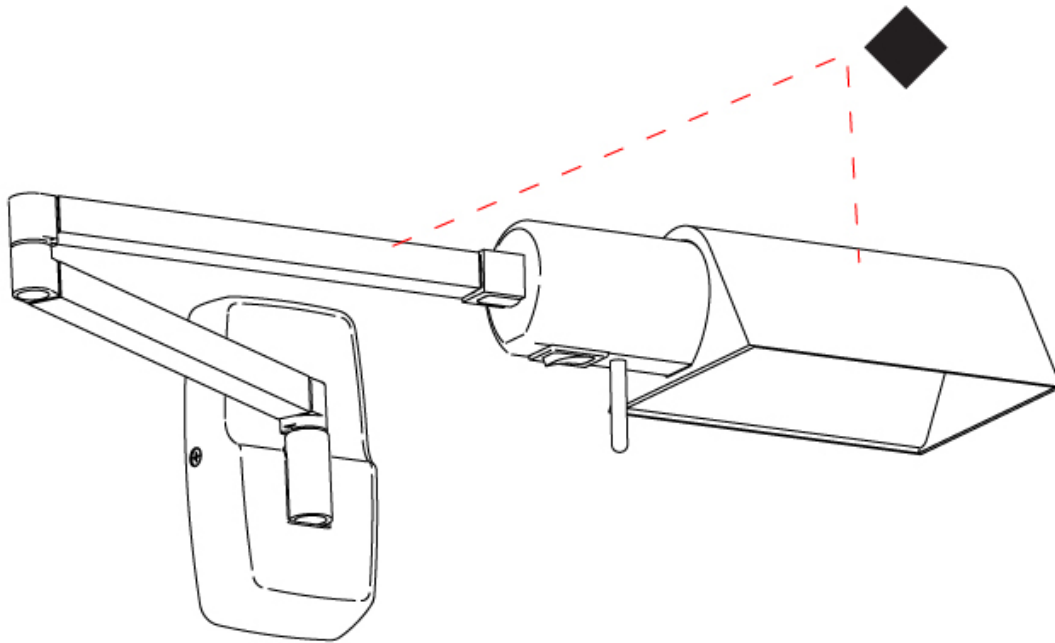

GENERAL

Series: Elea Lectura _____
 Brand: Milan _____
 Division: Design _____
 Mounting Type: Surface _____
 Mounting Location: Wall _____

PHYSICAL

Shape: Abstract _____
 Length (mm): 362 - 550 _____
 Length (in): 14 1/4 _____
 Height (mm): 118 _____
 Height (in): 4 5/8 _____
 Extension (mm): 362 - 550 _____
 Extension (in): 14 1/4 _____
 Light Distribution: Adjustable / Direct _____
 Fixture Finish: **BLK / NIC** _____
 Fixture Material: Aluminum _____

OPTICAL

Adjustability: Tilting and rotating _____

RATINGS AND CERTIFICATIONS

Certified By: Certified for North American Standards _____
 IP rating: IP20 _____

ELEA LECTURA SURFACE

D93246-

PROJECT	_____
TYPE	_____
SPECIFIER	_____
QUANTITY	_____
DATE	_____

GENERAL

Series: Elea Lectura
Brand: Milan
Division: Design
Mounting Type: Portable
Mounting Location: Floor
Subcategory: Floor

PHYSICAL

Shape: Abstract
Length (mm): 362 - 529
Length (in): 14 1/4
Height (mm): 900 - 1250
Height (in): 35 3/8
Extension (mm): 362 - 529
Extension (in): 14 1/4
Light Distribution: Adjustable / Direct
Fixture Finish: [BLK / NIC](#)
Fixture Material: Aluminum