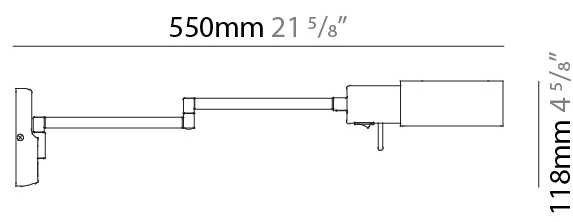

PROJECT	_____
TYPE	_____
SPECIFIER	_____
QUANTITY	_____
DATE	_____

ELEA LECTURA SURFACE

D93246-

base number Finish
Options

- To build a product code in our configurator select the specify button on the base model # product page
- To build a manual product code on this datasheet choose from the options listed below in blue font and add the suffix to the base model #

GENERAL

Series: Elea Lectura _____
 Brand: Milan _____
 Division: Design _____
 Mounting Type: Surface _____
 Mounting Location: Wall _____

PHYSICAL

Shape: Abstract _____
 Length (mm): 362 - 550 _____
 Length (in): 14 1/4 _____
 Height (mm): 118 _____
 Height (in): 4 5/8 _____
 Extension (mm): 362 - 550 _____
 Extension (in): 14 1/4 _____
 Light Distribution: Adjustable / Direct _____
 Fixture Finish: **BLK / NIC** _____
 Fixture Material: Aluminum _____

OPTICAL

Adjustability: Tilting and rotating _____

RATINGS AND CERTIFICATIONS

Certified By: Certified for North American Standards _____
 IP rating: IP20 _____

ELEA LECTURA SURFACE

D93246-

PROJECT	_____
TYPE	_____
SPECIFIER	_____
QUANTITY	_____
DATE	_____

GENERAL

Series: Elea Lectura
Brand: Milan
Division: Design
Mounting Type: Portable
Mounting Location: Floor
Subcategory: Floor

PHYSICAL

Shape: Abstract
Length (mm): 362 - 529
Length (in): 14 1/4
Height (mm): 900 - 1250
Height (in): 35 3/8
Extension (mm): 362 - 529
Extension (in): 14 1/4
Light Distribution: Adjustable / Direct
Fixture Finish: [BLK / NIC](#)
Fixture Material: Aluminum