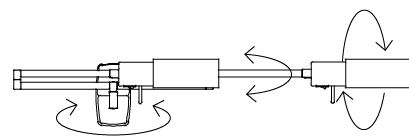

PROJECT	_____
TYPE	_____
SPECIFIER	_____
QUANTITY	_____
DATE	_____

ELEA LECTURA SURFACE

D93246-

base number   Finish
Options

1. To build a product code in our configurator select the specify button on the base model # product page
2. To build a manual product code on this datasheet choose from the options listed below in blue font and add the suffix to the base model #

GENERAL

Series: Elea Lectura _____
Brand: Milan _____
Division: Design _____
Mounting Type: Surface _____
Mounting Location: Wall _____

PHYSICAL

Shape: Abstract _____
Length (mm): 362 - 550 _____
Length (in): 14 1/4 _____
Height (mm): 118 _____
Height (in): 4 5/8 _____
Extension (mm): 362 - 550 _____
Extension (in): 14 1/4 _____
Light Distribution: Adjustable / Direct _____
Fixture Finish: **BLK / NIC** _____
Fixture Material: Aluminum _____

ELECTRICAL

Lamp Type: LED _____
Input Wattage (W): 12 _____
Dimming: Electronic Low Voltage Dimming _____
Input Voltage (V): 120Vac Direct Line _____

LED

Number of LEDs: 3 _____
Color Temperature (°K): 2700-2900 _____
Max. Delivered Lumen (lm): 900 _____
CRI: >80 CRI _____

OPTICAL

Adjustability: Tilting and rotating _____

RATINGS AND CERTIFICATIONS

Certified By: Certified for North American Standards _____
IP rating: IP20 _____